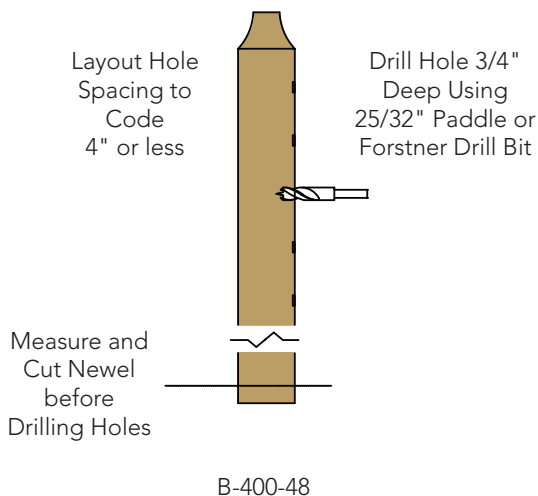

WOOD NEWEL DRILLING GUIDE FOR 3/4" TUBE

Rake Application

Rake Center Application

Level Application

Level Center Application

L.J. Smith offers this style of newel predrilled for stairs that have 10" run and 7-1/2" rise. If the run and/or rise are different from this, you can purchase a blank newel in this style or any of our solid newels for drilling on the jobsite.