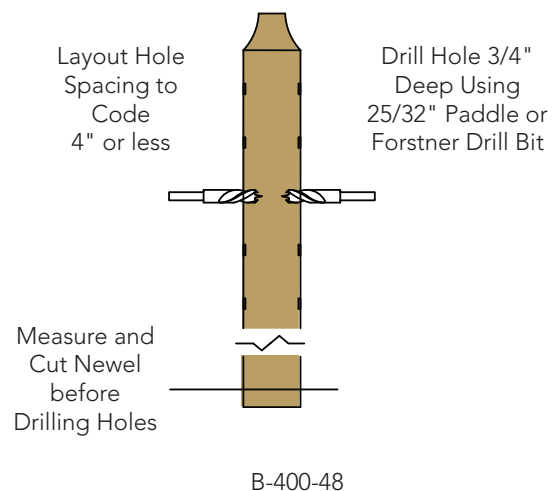

WOOD NEWEL DRILLING GUIDE FOR 3/4" TUBE

Rake Application

Rake Center Application

Level Application

Level Center Application

L.J. Smith offers this style of newel predrilled for stairs that have 10" run and 7-1/2" rise. If the run and/or rise are different from this, you can purchase a blank newel in this style or any of our solid newels for drilling on the jobsite.