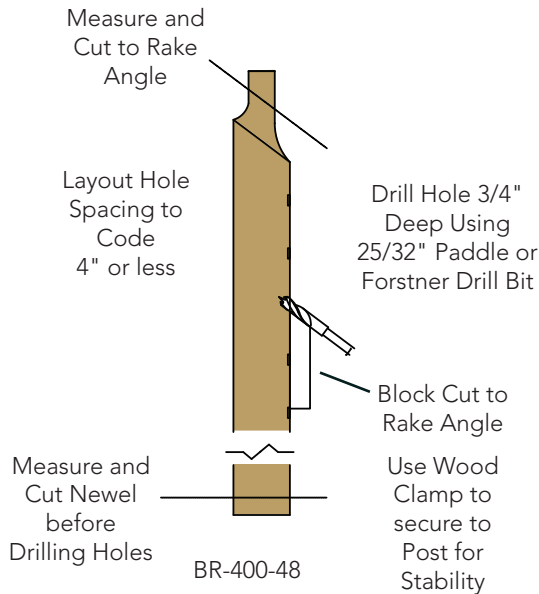

WOOD NEWEL DRILLING GUIDE FOR 3/4" TUBE

Rake Application

Rake Center Application

Level Application

Level Center Application

L.J. Smith offers this style of newel predrilled for stairs that have 10" run and 7-1/2" rise. If the run and/or rise are different from this, you can purchase a blank newel in this style or any of our solid newels for drilling on the jobsite.