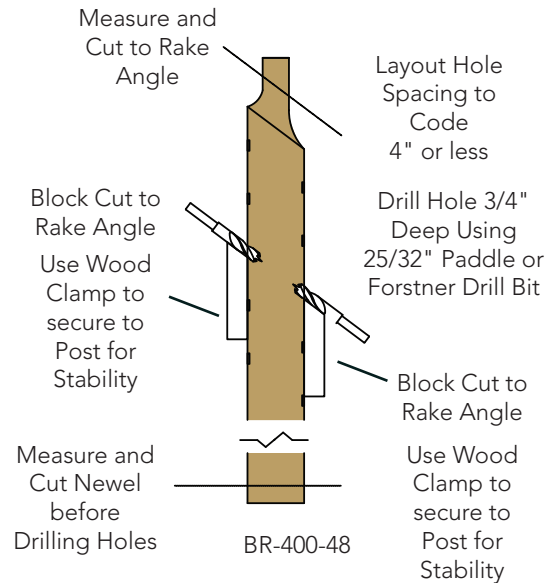

WOOD NEWEL DRILLING GUIDE FOR 3/4" TUBE

Rake Application

Rake Center Application

Level Application

Level Center Application

L.J. Smith offers this style of newel predrilled for stairs that have 10" run and 7-1/2" rise. If the run and/or rise are different from this, you can purchase a blank newel in this style or any of our solid newels for drilling on the jobsite.